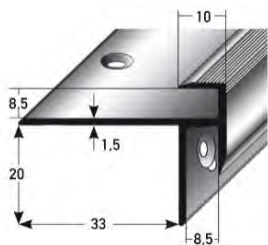

SB-Pack incl. Schr./ DUebel; VE 20 Stk.	
self-service-pack with screws/ dowels; à 20 pcs.	
Art./ref.	€/Stk./pcs.

Treppen.Laminat 20 x 33 x 8,5 mm, Alu. Elox., 2 x geb. 101

stair nosing for laminate
20 x 33 x 8,5 mm,
aluminium anodized, 2 x drilled