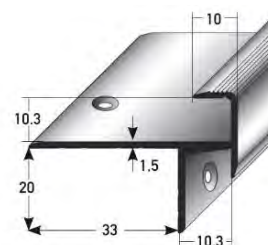

Treppen.Parkett 20 x 33 x 10 mm, Alu. Elox., 2 x geb. 259

stair nosing for parqUet
20 x 33 x 10 mm,
aluminium anodized, 2 x drilled