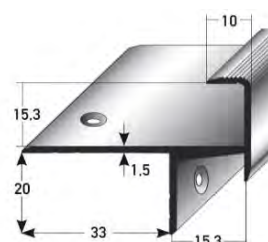

Treppen.Parkett 20 x 33 x 15 mm, Alu. Elox., 2 x geb. 261

stair nosing for parqUet
20 x 33 x 15 mm,
aluminium anodized,
2 x drilled