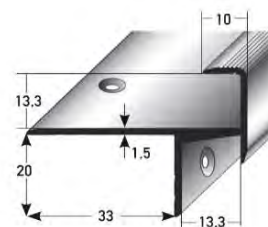

Treppen.Parkett 20 x 33 x 13 mm, Alu. Elox., 2 x geb. 260

stair nosing for parqUet
20 x 33 x 13 mm,
aluminium anodized, 2 x drilled