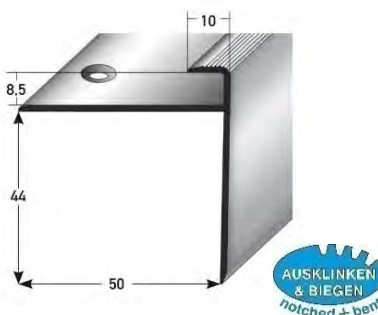

silberfarbig silver coloured	1.0	46234-7	13.32
silberfarbig silver coloured	2.7	46236-1	35.94
goldfarbiggold coloured	1.0	46248-4	13.88
goldfarbiggold coloured	2.7	46250-7	37.54
bronzef. Hell,bronze light	1.0	46262-0	15.28
bronzef. Hell,bronze light	2.7	46264-4	41.24
bronzef. Dunkel, bronze dark	1.0	46276-7	15.28
bronzef. Dunkel, bronze dark	2.7	46278-1	41.24
gold hell, gold light	1.0	46438-9	13.88
gold hell, gold light	2.7	46440-2	37.54

46240-8	14.10
46242-2	38.36
46254-5	14.68
46256-9	39.94
46268-2	16.08
46270-5	43.66
46282-8	16.08
46284-2	43.66
46442-6	14.68
46444-0	39.94

Einschubp. 10mm mit Nase 44mm Parkett, Alu. Elox., geb. 427

insert profile with 44 mm nose for wooden floor 10 mm, aluminium anodized, drilled