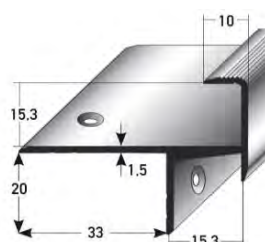

Treppen.Parkett 20 x 33 x 15 mm, Alu. Elox., 2 x geb. 261

stair nosing for parqUet
20 x 33 x 15 mm,
aluminium anodized,
2 x drilled