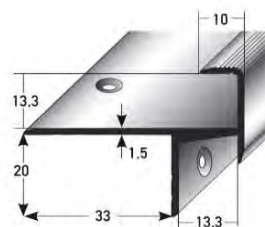

Treppen.Parkett 20 x 33 x 13 mm, Alu. Elox., 2 x geb. 260

stair nosing for parqUet
20 x 33 x 13 mm,
aluminium anodized, 2 x drilled