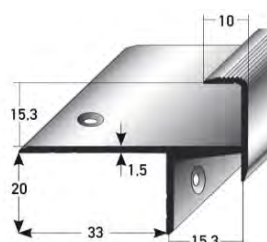

Treppen.Parkett 20 x 33 x 15 mm, Alu. Elox., 2 x geb. 261

stair nosing for parqUet
20 x 33 x 15 mm,
aluminium anodized,
2 x drilled