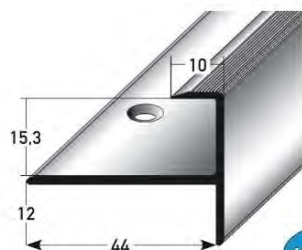

Einschubp. 15,3 mm mit Nase 12mm Parkett, Alu. Elox., geb.

112

nosed insert profile for wooden floor 15 mm, aluminium anodized, drilled

silberfarbig silver coloured	1.0	37020-8	8.26
silberfarbig silver coloured	2.7	37030-7	22.30
goldfarbiggold coloured	1.0	37040-6	10.88
goldfarbiggold coloured	2.7	37050-5	29.40
bronzef. Hell, bronze light	1.0	37060-4	11.38
bronzef. Hell, bronze light	2.7	37070-3	30.72
bronzef. Dunkel, bronze dark	1.0	37080-2	11.38
bronzef. Dunkel, bronze dark	2.7	37090-1	30.72
gold hell, gold light	1.0	62210-9	10.88
gold hell, gold light	2.7	62215-4	29.40

37021-5	9.00
37031-4	24.60
37041-3	11.68
37051-2	31.82
37061-1	12.16
37071-0	33.14
37081-9	12.16
37091-8	33.14
62220-8	11.68
62230-7	31.82