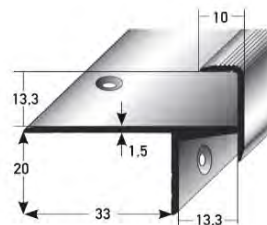

Treppen.Parkett 20 x 33 x 13 mm, Alu. Elox., 2 x geb. 260

stair nosing for parqUet
20 x 33 x 13 mm,
aluminium anodized, 2 x drilled