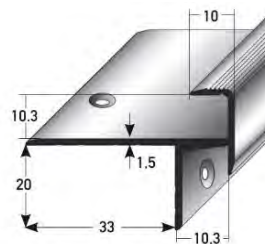

Treppen.Parkett 20 x 33 x 10 mm, Alu. Elox., 2 x geb. 259

stair nosing for parqUet
20 x 33 x 10 mm,
aluminium anodized, 2 x drilled