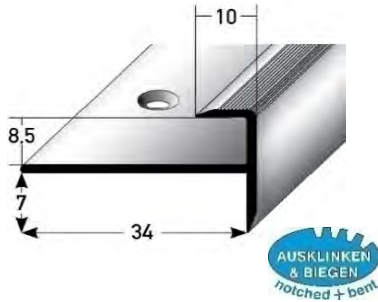

SB-Pack incl. Schr./ DÜebel; VE 20 Stk.	
self-service-pack with screws/ dowels; à 20 pcs.	
Art./ref.	€/Stk./pcs.

Einschubp. 8,5 mm mit Nase Laminat, Alu. Elox., geb. 105

nosed insert profile for laminate 8,5 mm, aluminium anodized, drilled