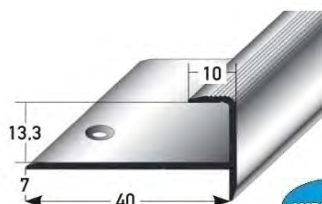

AUSKLINKEN & BIEGEN
notched + bent

silberfarbig silver coloured	1.0	46178-4	9.44
silberfarbig silver coloured	2.7	46180-7	25.52
goldfarbiggold coloured	1.0	46192-0	9.80
goldfarbiggold coloured	2.7	46194-4	26.50
bronzef. Hell,bronze light	1.0	46206-4	10.68
bronzef. Hell,bronze light	2.7	46208-8	28.82
bronzef. Dunkel, bronze dark	1.0	46220-0	10.68
bronzef. Dunkel, bronze dark	2.7	46222-4	28.82
gold hell, gold light	1.0	46458-7	9.80
gold hell, gold light	2.7	46460-0	26.50

46184-5	10.26
46186-9	27.92
46198-2	10.62
46200-2	28.92
46212-5	11.48
46214-9	31.26
46226-2	11.48
46228-6	31.26
46462-4	10.62
46464-8	28.92

Einschubp. 15,3 mm mit Nase 12mm Parkett, Alu. Elox., geb.

112

nosed insert profile for wooden floor 15 mm, aluminium anodized, drilled