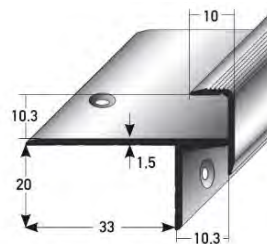

Treppen.Parkett 20 x 33 x 10 mm, Alu. Elox., 2 x geb. 259

stair nosing for parqUet
20 x 33 x 10 mm,
aluminium anodized, 2 x drilled